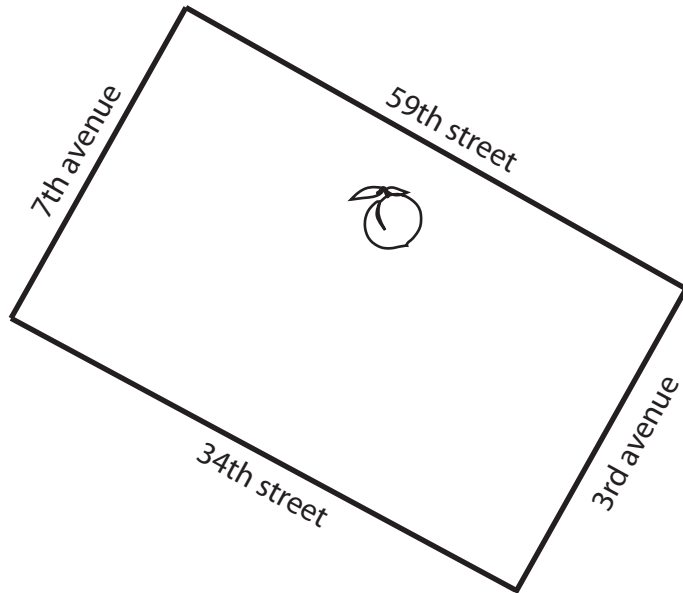

delivery zone

7th avenue to 3rd avenue
59th street to 34th street

momofuku milk bar
midtown office catering

minimum order and delivery fee

minimum order	50
delivery fee	20
free delivery for orders over	500

email cakes@momofuku.com
48 hours in advance to place your order

milk bar midtown is located at the entrance to má pèche

small breakfast basket 50

serves 8-12

- 6 slices of cinnamon bun pie
- 6 blueberry & cream cookies
- 8 mini bagel bombs
- 4 mini kimchi & blue cheese croissants